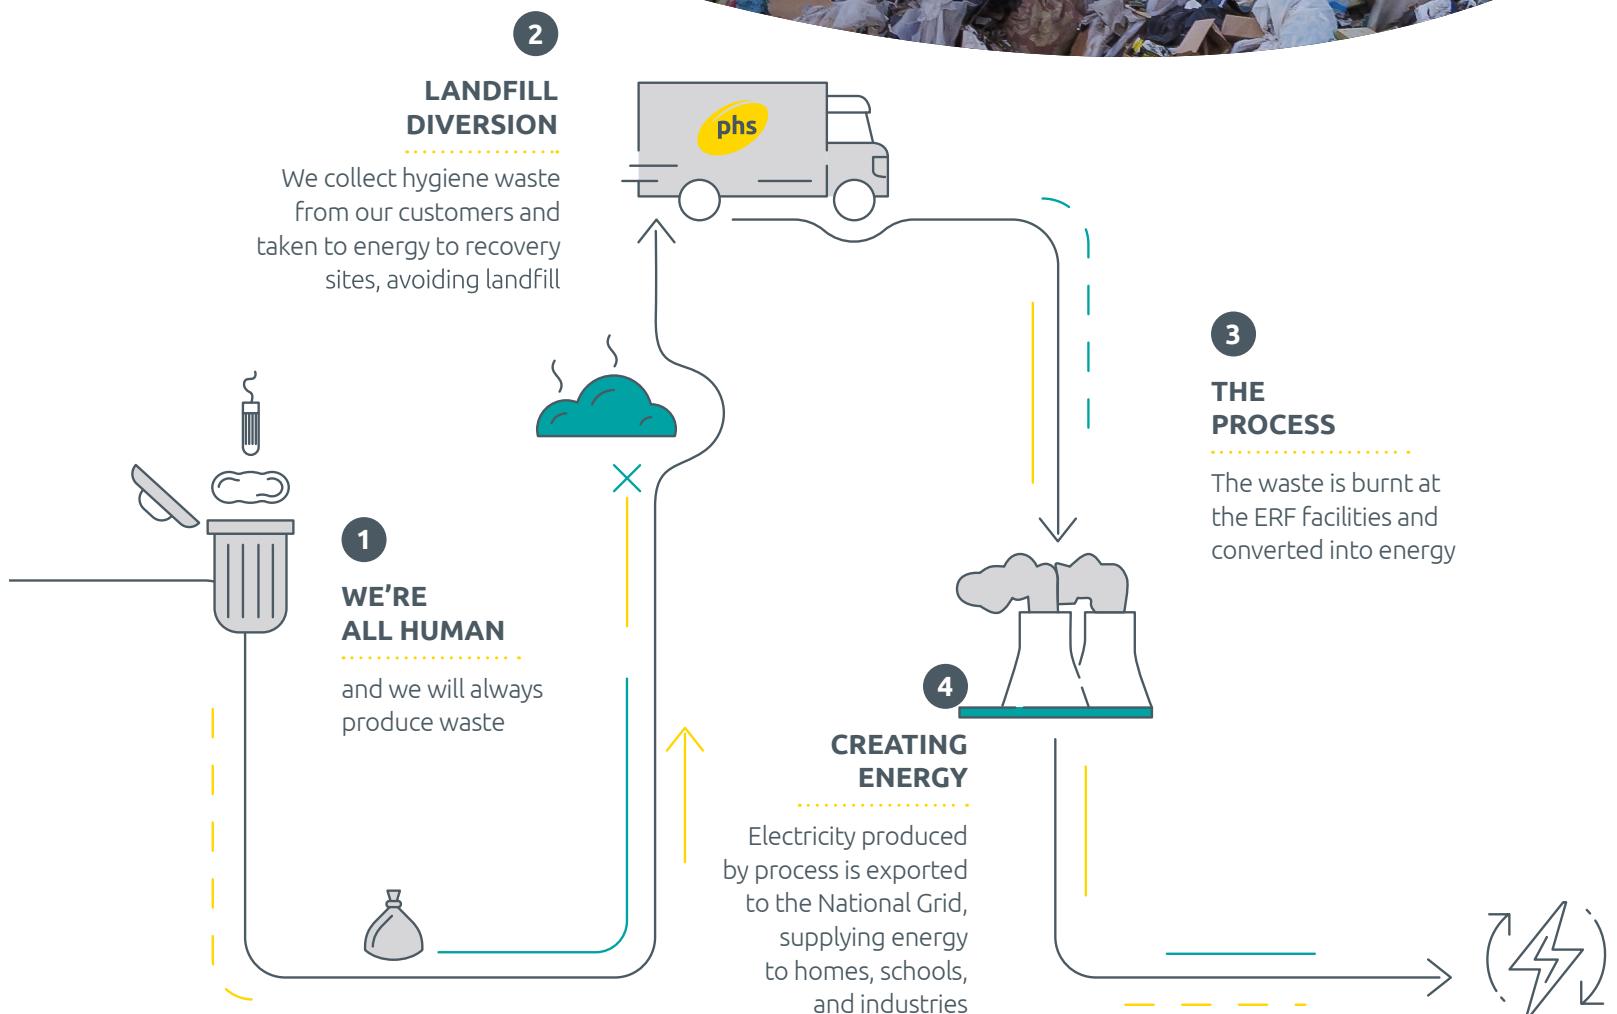

Transforming the future of waste management

Through our LifeCycle Strategy, we aim to divert as much as **95% of our customers hygiene waste** away from landfill, by working with energy from waste suppliers across the UK.

For more information
visit phs.co.uk

WE DON'T STOP THERE!

The Bottom Ash from the burning process is recycled into the construction industry